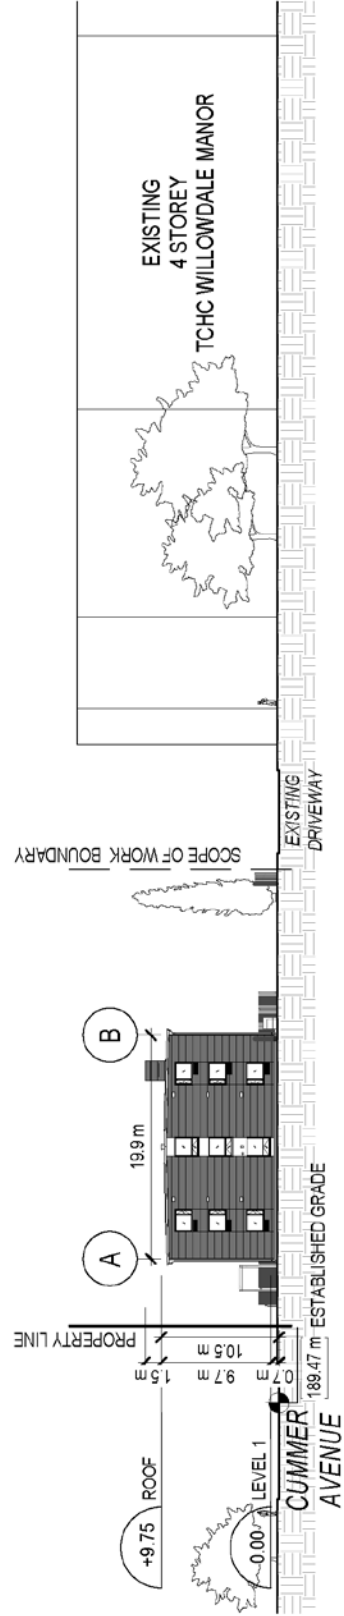

Item 4 – City Modular Housing Project Using 3 TCHC Sites
TCHC June 15, 2021 Board Meeting
Report #: TCHC:2021-35
Attachment 1

Location Map – 175 Cummer Avenue

Site Plan Map – 175 Cummer Avenue

Site Plan

Elevations and Rendering – 175 Cumber Avenue

North Elevation

East Elevation

South Elevation

West Elevation