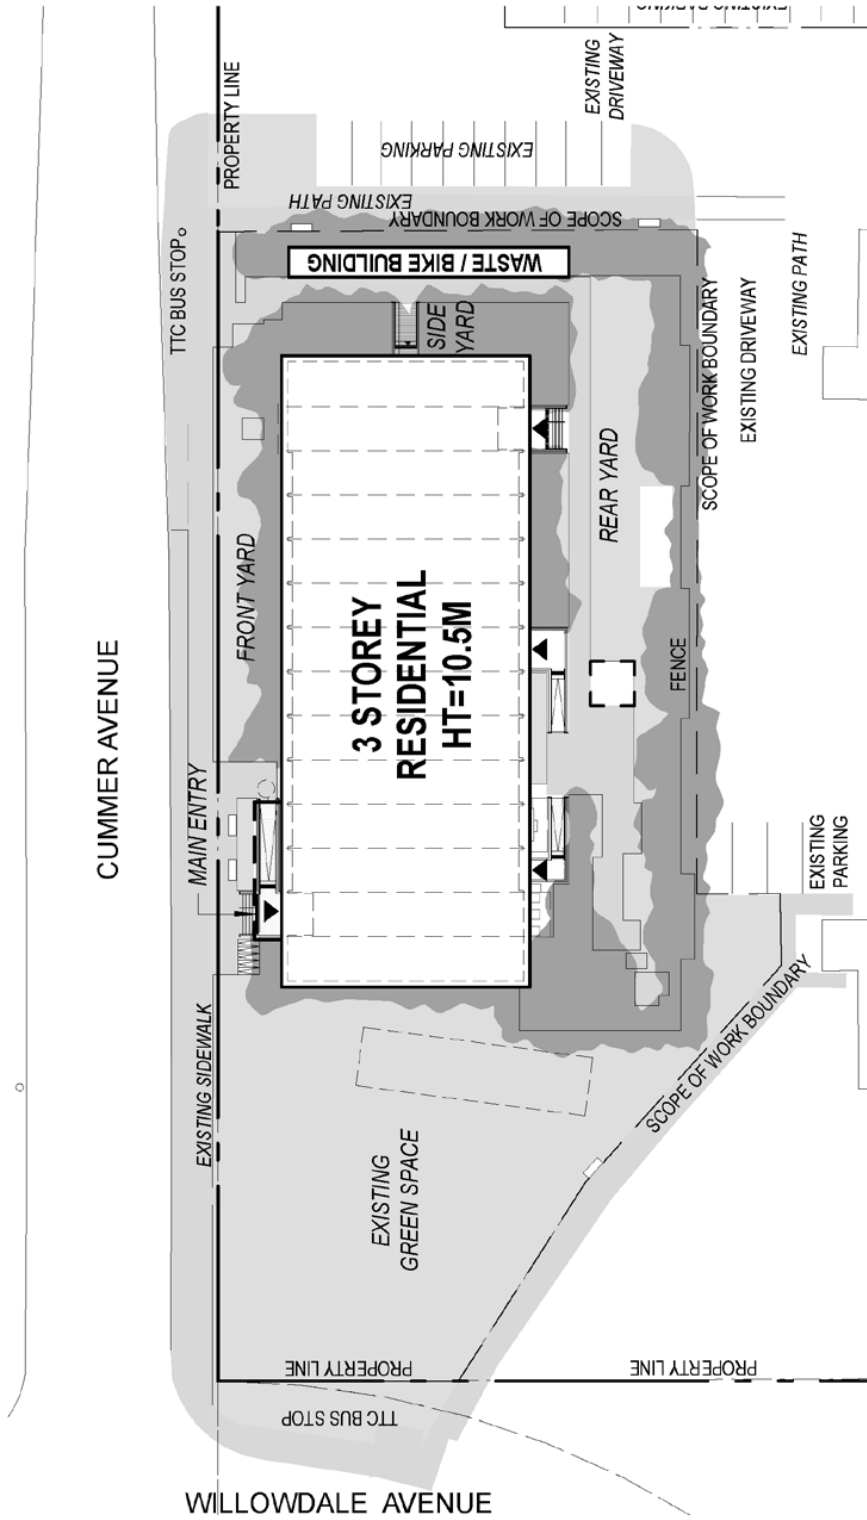

Item 4 – City Modular Housing Project Using 3 TCHC Sites
TCHC June 15, 2021 Board Meeting
Report #: TCHC:2021-35
Attachment 1

Location Map – 175 Cummer Avenue

Site Plan Map – 175 Cummer Avenue

Site Plan

Elevations and Rendering – 175 Cumber Avenue

North Elevation

East Elevation

South Elevation

West Elevation