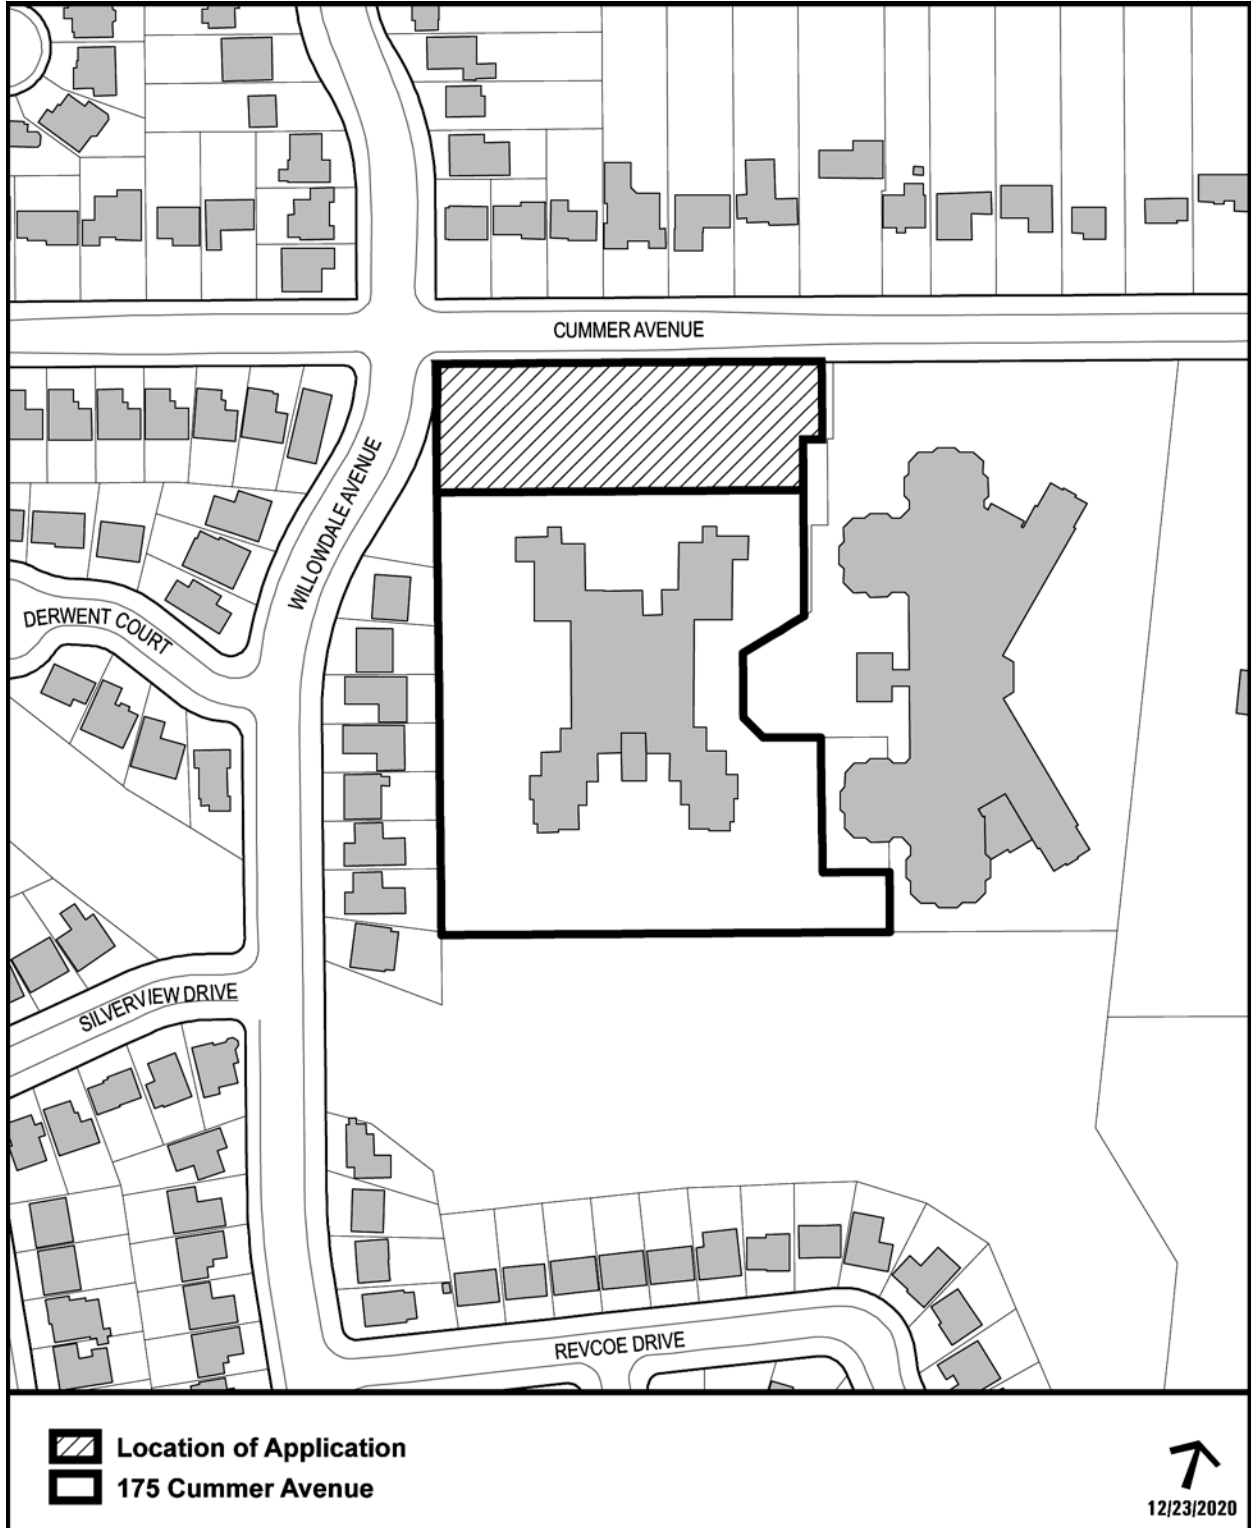

Item 4 – City Modular Housing Project Using 3 TCHC Sites
TCHC June 15, 2021 Board Meeting
Report #: TCHC:2021-35
Attachment 1

Location Map – 175 Cummer Avenue

Site Plan Map – 175 Cummer Avenue

Site Plan

Elevations and Rendering – 175 Cumber Avenue

North Elevation

East Elevation

South Elevation

West Elevation