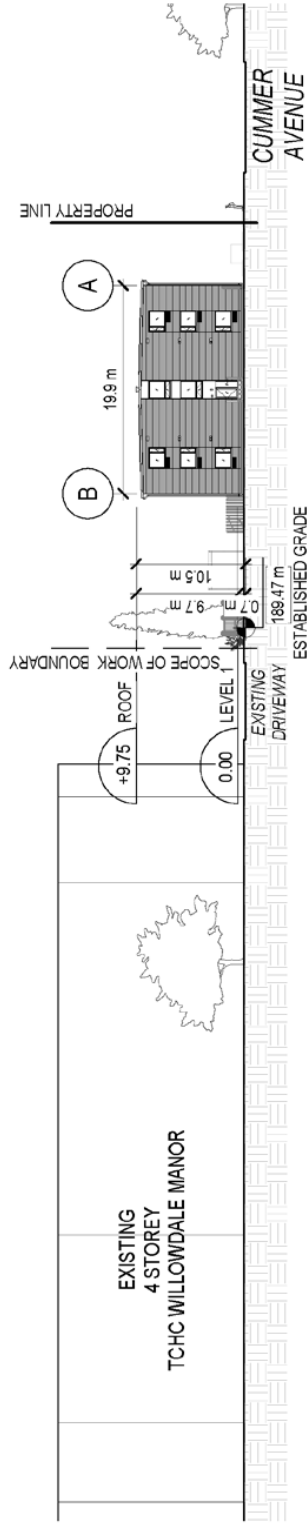

Item 4 – City Modular Housing Project Using 3 TCHC Sites
TCHC June 15, 2021 Board Meeting
Report #: TCHC:2021-35
Attachment 1

Location Map – 175 Cummer Avenue

Site Plan Map – 175 Cummer Avenue

Site Plan

Elevations and Rendering – 175 Cumber Avenue

North Elevation

East Elevation

South Elevation

West Elevation