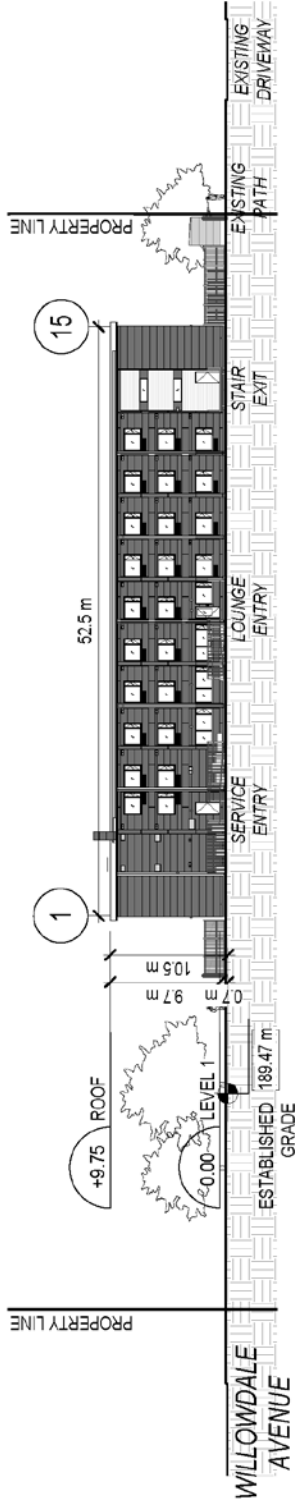

Item 4 – City Modular Housing Project Using 3 TCHC Sites
TCHC June 15, 2021 Board Meeting
Report #: TCHC:2021-35
Attachment 1

Location Map – 175 Cummer Avenue

Site Plan Map – 175 Cummer Avenue

Site Plan

Elevations and Rendering – 175 Cumber Avenue

North Elevation

East Elevation

South Elevation

West Elevation