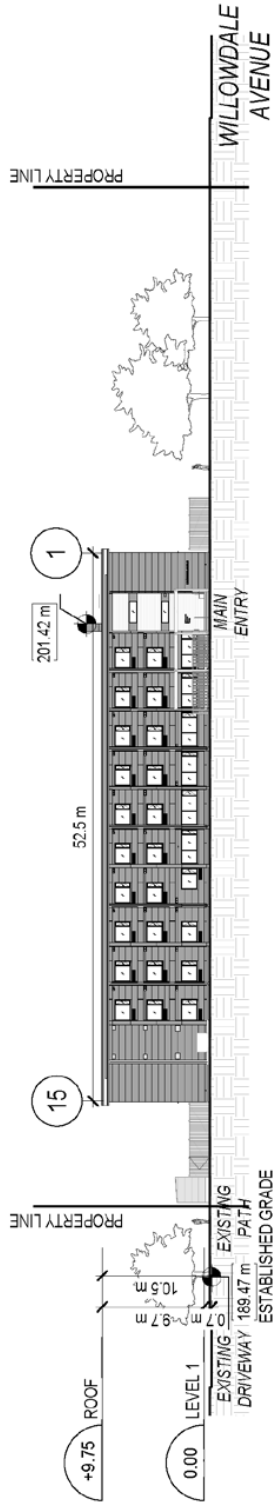

Item 4 – City Modular Housing Project Using 3 TCHC Sites
TCHC June 15, 2021 Board Meeting
Report #: TCHC:2021-35
Attachment 1

Location Map – 175 Cummer Avenue

Site Plan Map – 175 Cummer Avenue

Site Plan

Elevations and Rendering – 175 Cumber Avenue

North Elevation

East Elevation

South Elevation

West Elevation